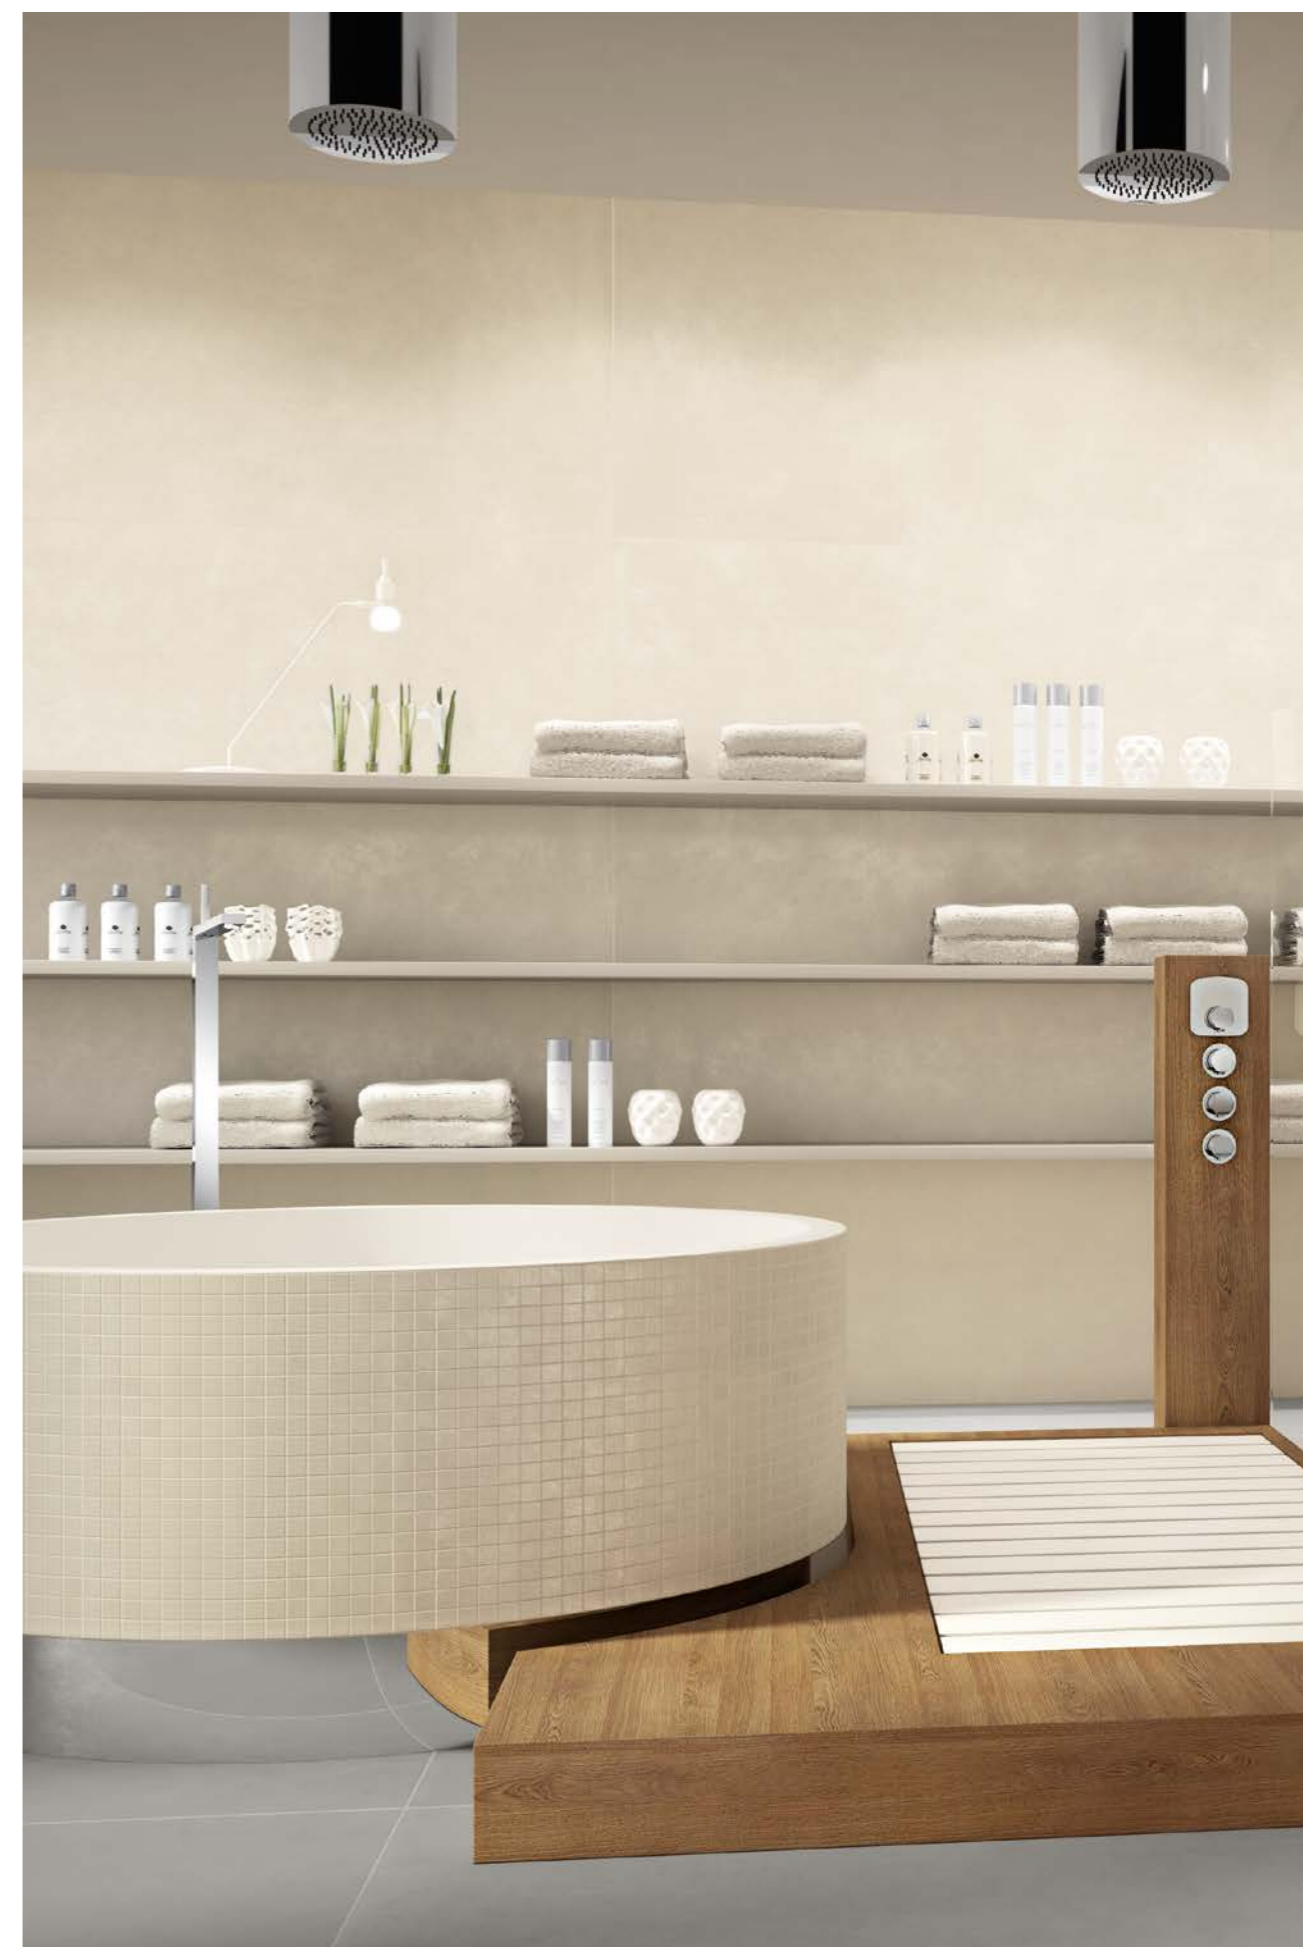

100x100 cm Rect  
39"x39"

50x100 cm Rect  
19 1/2"x39"

50x50 cm Rect  
19 1/2"x19 1/2"

RIVESTIMENTO / WALL Beige Tenue Naturale 100x300 cm Rect - 39"x118"  
PAVIMENTO / FLOOR Beige Tenue Naturale 100x300 cm Rect - 39"x118"